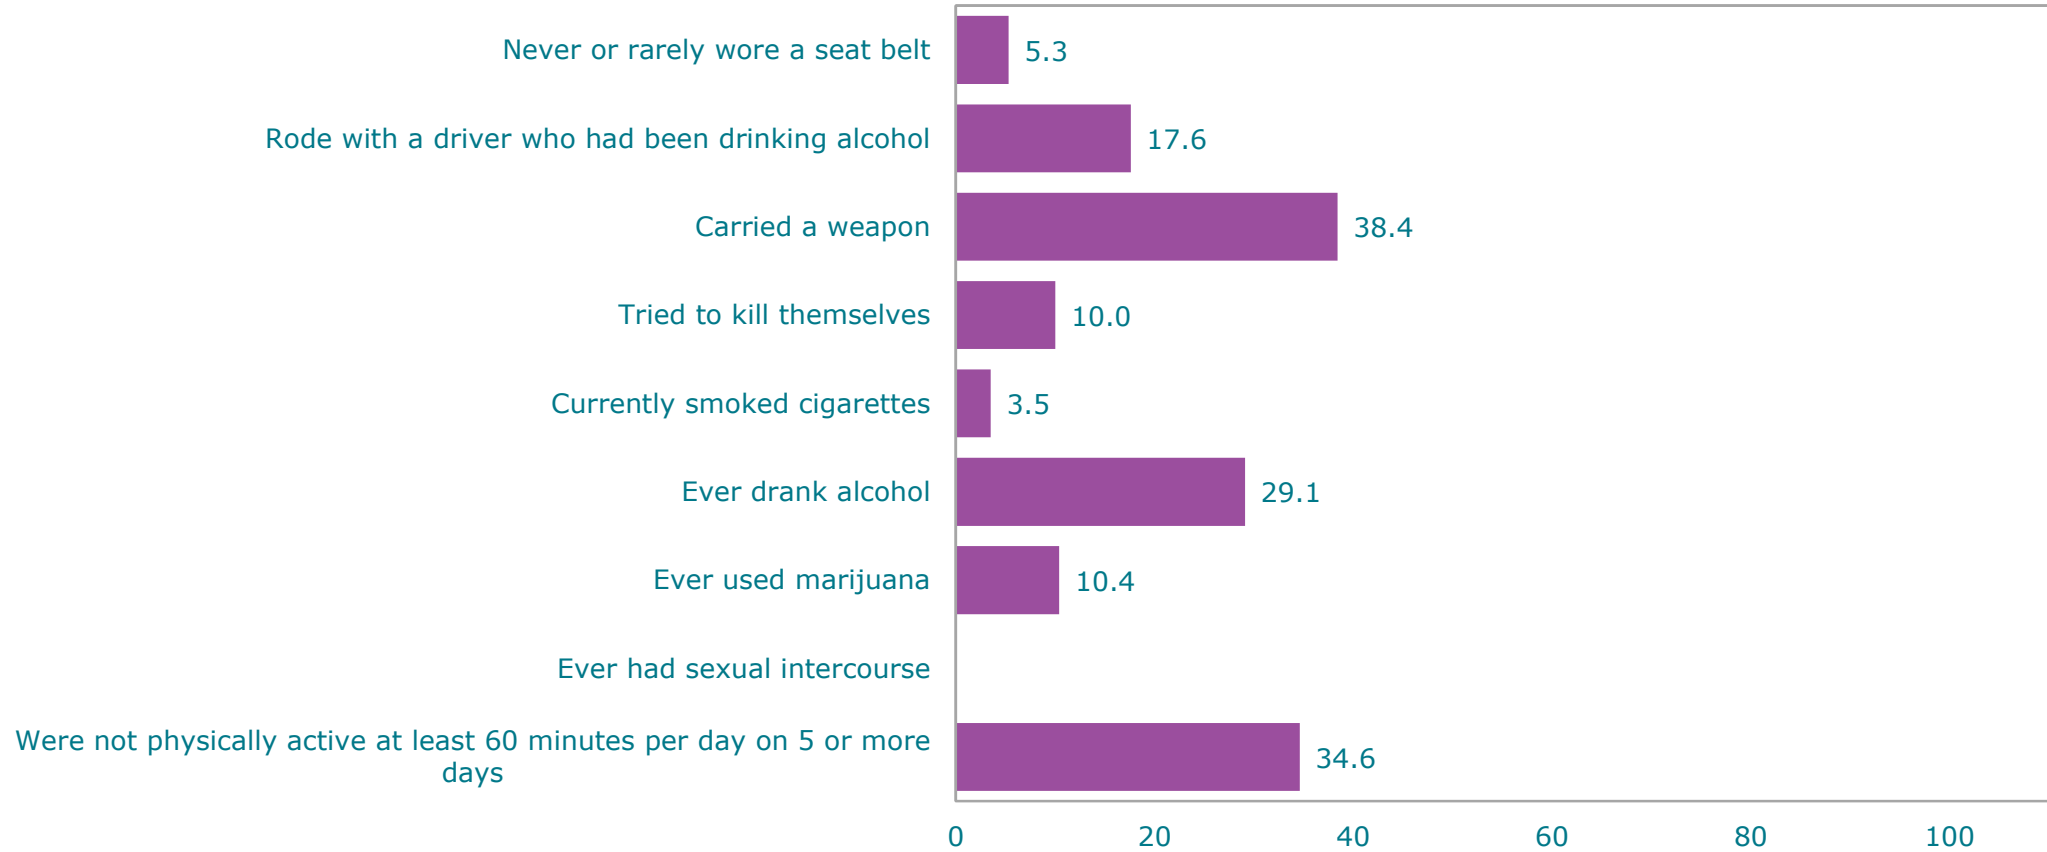

# West Virginia Middle School Survey

## 2019 Youth Risk Behavior Survey Results

Percentage of students who:

Note: This graph contains weighted results. See the corresponding summary tables for detailed explanation of data.