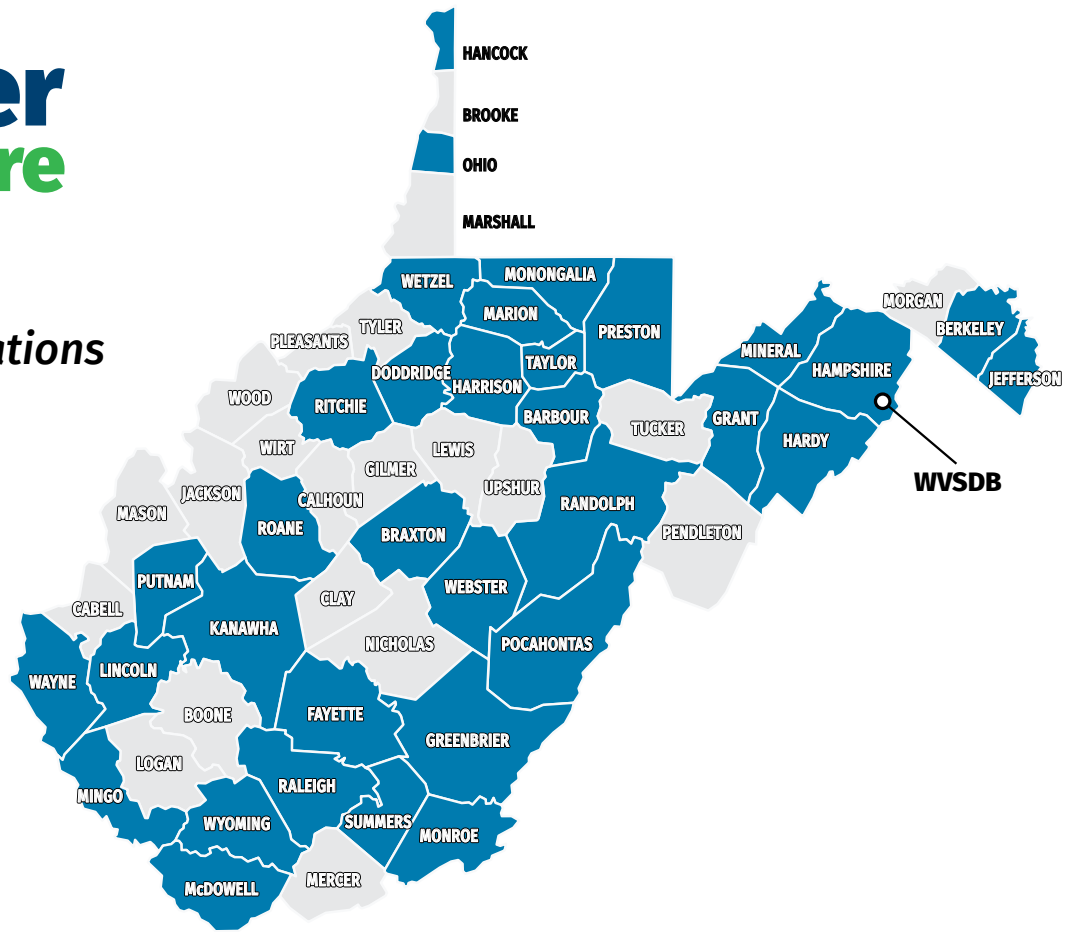

\$61,770

EDUCATION LEVEL

Bachelor's Degree

2022-2023

Participating Locations

County	School
Barbour	Philippi Middle School
Berkeley	Berkeley County Schools
Braxton	Braxton County Middle School
Doddridge	Doddridge County Middle School
Fayette	Valley PK-8
Grant	Petersburg High School
Greenbrier	Eastern Greenbrier Middle School
Greenbrier	Western Greenbrier Middle School
Hampshire	Capon Bridge Middle School
Hampshire	Romney Middle School
Hancock	Oak Glen Middle School
Hardy	East Hardy Early/Middle School
Hardy	Moorefield Middle School
Harrison	Lincoln Middle School
Harrison	Mountaineer Middle School
Jefferson	Jefferson County Schools
Kanawha	South Charleston Middle School
Lincoln	Duval PK-8
Marion	Mannington Middle School
McDowell	Southside K-8
Mineral	Frankfort Middle School
Mineral	Keyser Middle School
Mingo	Matewan PK-8
Mingo	Gilbert PK-8
Monongalia	South Middle School
Ohio	Bridge Street Middle School
Ohio	Triadelphia Middle School
Pocahontas	Green Bank Elementary-Middle School / Marlinton Middle School

County	School
Preston	Preston High School
Preston	Rowlesburg School
Preston	West Preston School
Putnam	George Washington Middle School
Putnam	Hurricane Middle School
Putnam	Poca Middle School
Putnam	Winfield Middle School
Raleigh	Academy of Careers and Technology
Raleigh	Beckley-Stratton Middle School
Raleigh	Trap Hill Middle School
Randolph	Elkins Middle School
Randolph	Harman Elementary/High School
Ritchie	Ritchie County Middle School
Roane	Walton Elementary/Middle School
Summers	Summers Middle School
Taylor	Taylor County Middle School
Wayne	Buffalo Middle School
Wayne	Crum PreK-8
Wayne	Vinson Middle School
Wayne	Wayne Middle School
Webster	Webster County High School
Wetzel	New Martinsville School
Wetzel	Long Drain Middle School
Wetzel	Paden City Elementary School
Wetzel	Short Line School
WVSDB	Elkins Mountain School
Wyoming	Huff Cons Elementary & Middle School