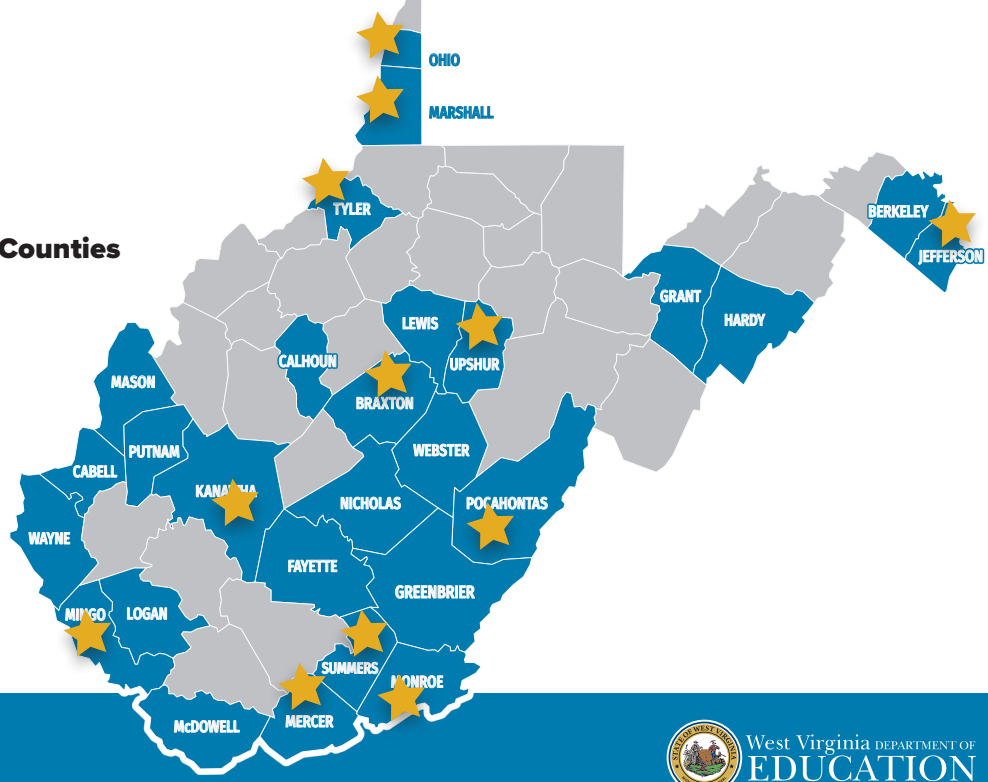

#### April 12 – Kanawaha County

- ▶ Riverside High School
- ▶ Herbert Hoover High School
- ▶ St. Albans High School
- ▶ *Total Student Reach: Approximately 70 students*

#### April 25 – Monroe, Mercer, and Summers Counties

- ▶ James Monroe High School
- ▶ Mercer County Technical Education Career Center
- ▶ Summers County High School
- ▶ *Total Student Reach: 71 students*

#### May 2 – Jefferson County

- ▶ Washington High School
- ▶ *Total Student Reach: 6 students*

#### Upcoming: May 16 – Pocahontas County