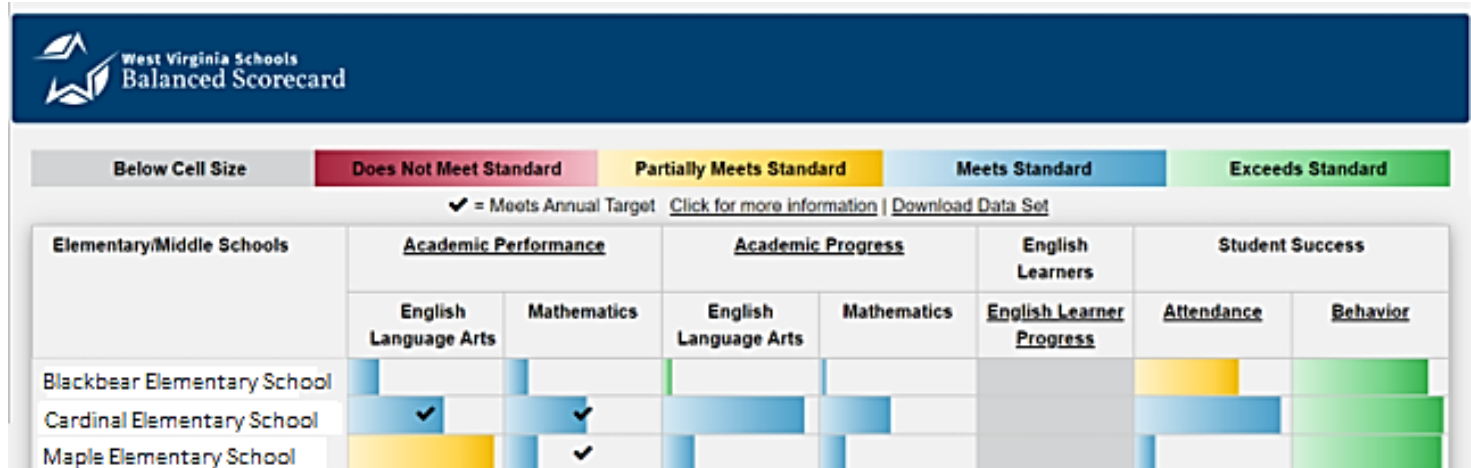

Measure	2020-2021 Proficiency Rate	2035-2036 Long-Term Goal (Half the Distance to 100%)	Difference Between Long-Term Goal and 2020-2021 Proficiency	Expected Annual Improvement to Reach Goal
Mathematics	28.1%	64.0%	36.0%	2.4%
English Language Arts	40.0%	70.0%	30.0%	2.0%

The statewide long-term goals for four-year adjusted cohort graduation rate and English learner progress were not adjusted for the COVID-19 pandemic impact. Long-term targets are outlined below:

Measure	2016-2017 Rate	2029-2030 Long-Term Goal	Difference Between Long-Term Goal and 2016-2017 Rates	Expected Annual Improvement to Reach Goal
Four-year Cohort Graduation	89.8%	95.0%	5.2%	0.37%
English Learner Progress	56.1%	85.0%	28.9%	2.2%

Each school in the state has its own long-term goal and annual target for these measures based on the school's baseline scores. Whether a school meets its annual targets is shown on the accountability balanced scorecard by a "✓". Below is an example of how this looks on the scorecard: